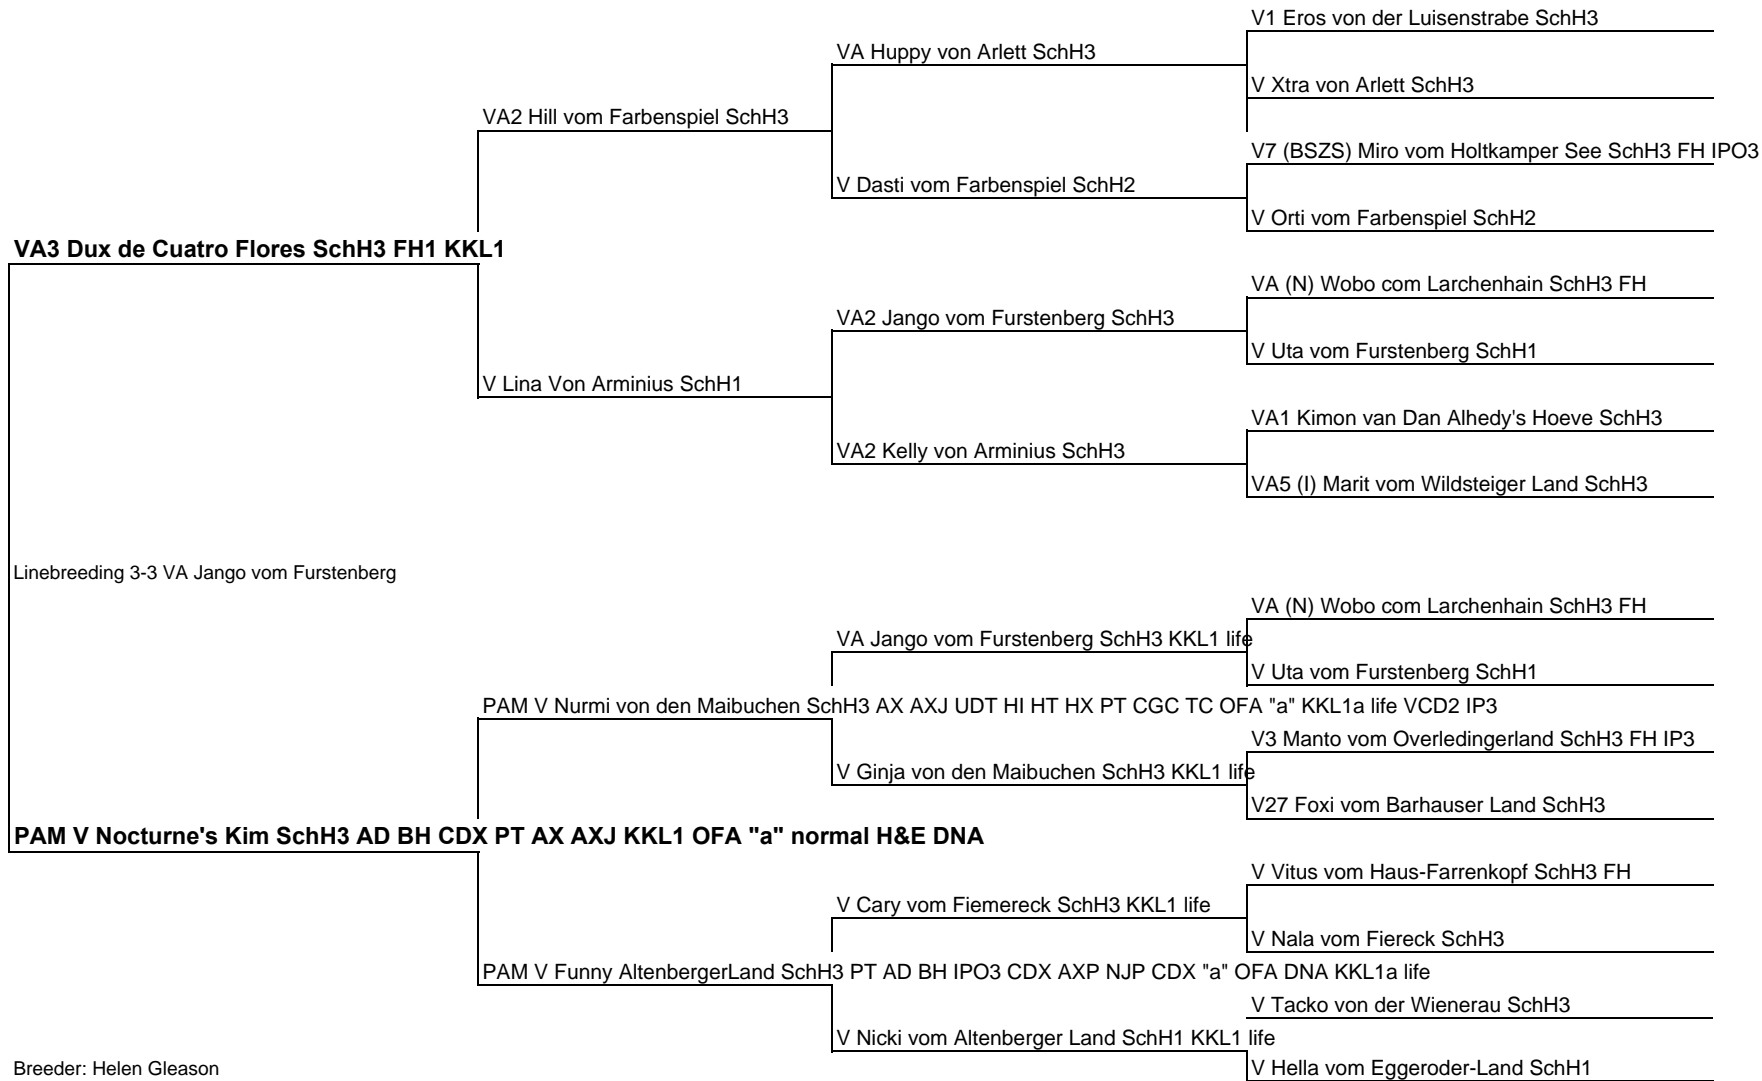

# Nocturne Acres Kennels

Signed: \_\_\_\_\_