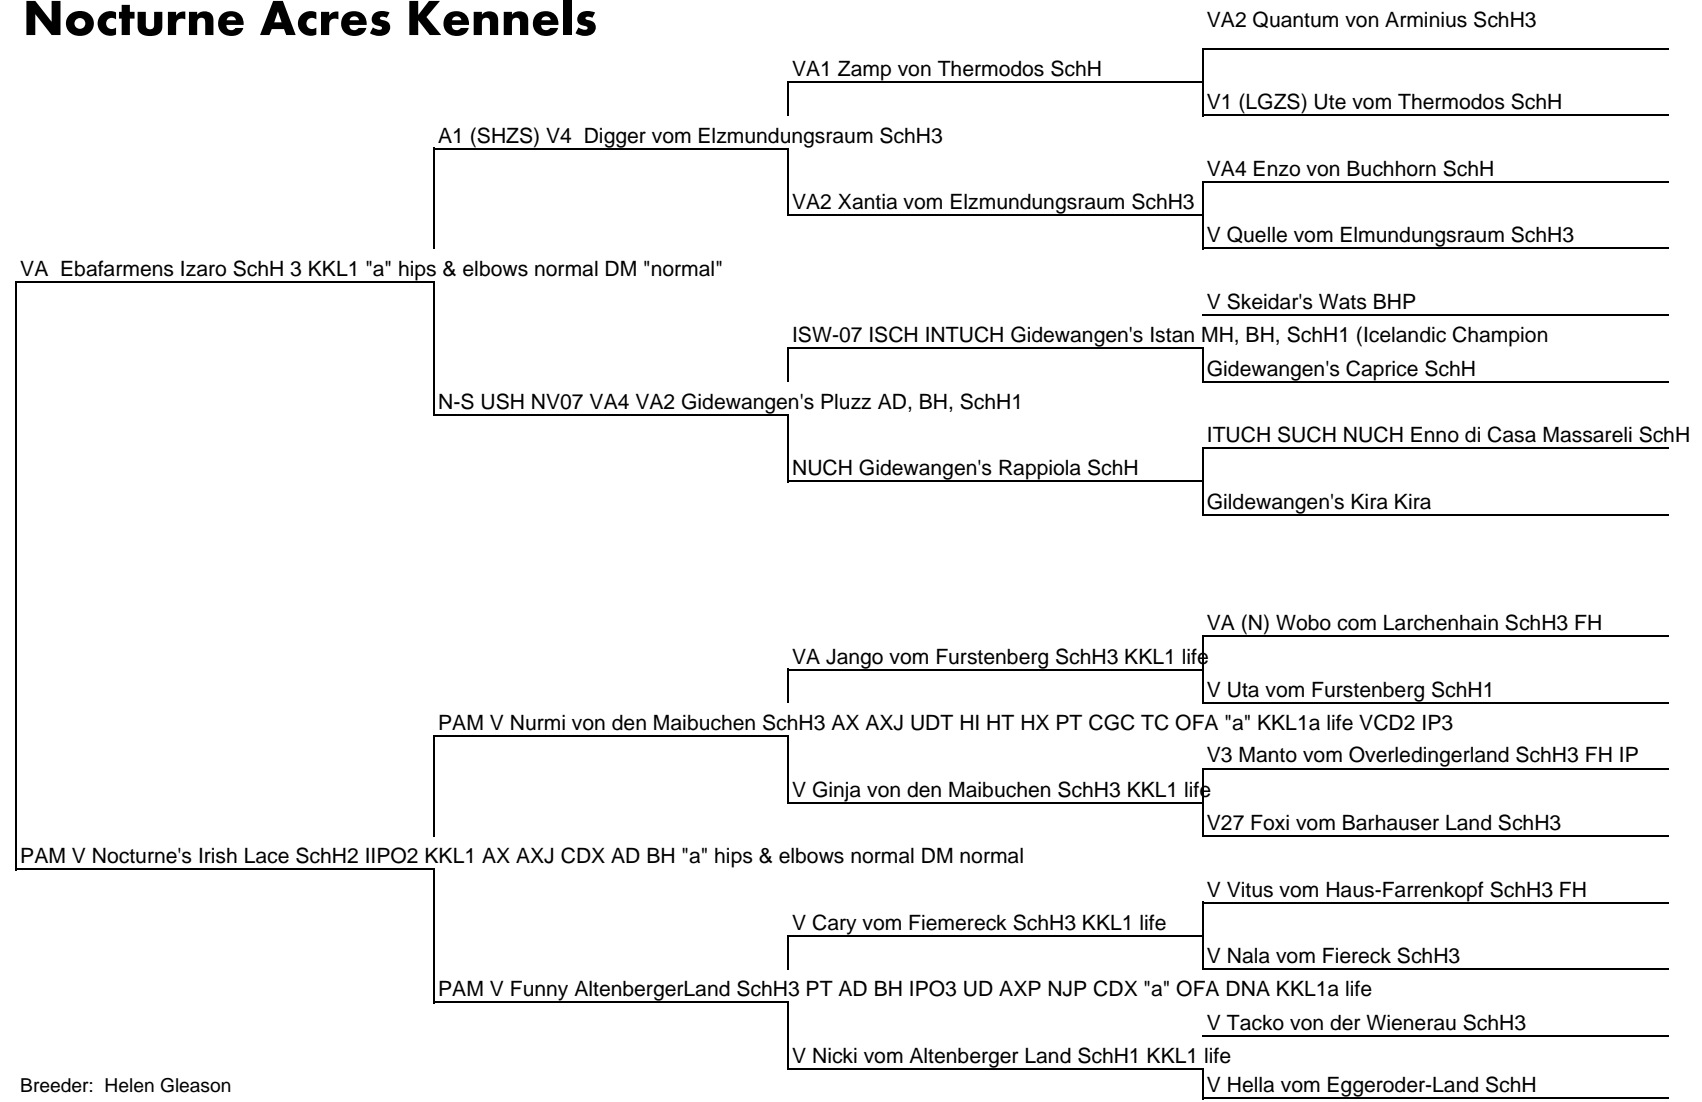

Nocturne Acres Kennels

Breeder: Helen Gleason

Whelped: